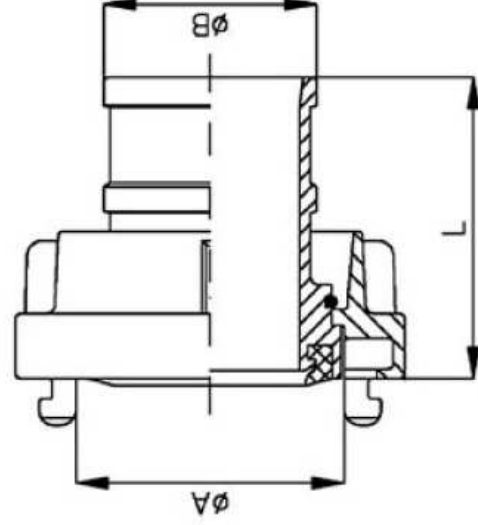

# STORZ couplings

SIZE	MATERIALS	$\phi$	$\phi A$	$L$
DN 25 - D	LIGHT ALLOY/BRONZE	31	25	50
DN 38	LIGHT ALLOY/BRONZE	51	38	50
DN 52 - C	LIGHT ALLOY/BRONZE	66	45	55
DN 52 - C	LIGHT ALLOY/BRONZE	66	52	60
DN 65	LIGHT ALLOY/BRONZE	81	65	60
DN 75 - B	LIGHT ALLOY/BRONZE	89	70	60
DN 75 - B	LIGHT ALLOY/BRONZE	89	75	60

SIZE	MATERIALS	$\varnothing A$
DN 25-D	LIGHT ALLOY/BRONZE	31
DN 38	LIGHT ALLOY/BRONZE	51
DN 52-C	LIGHT ALLOY/BRONZE	66
DN 65	LIGHT ALLOY/BRONZE	81
DN 75-B	LIGHT ALLOY/BRONZE	89

**VAMPA** s.r.l.

• Uffici: Piazza Raibetta 2, 16123 Genova - Italy  
 • Officina Porto: Via Moro Gianno, 16123 Genova - Italy