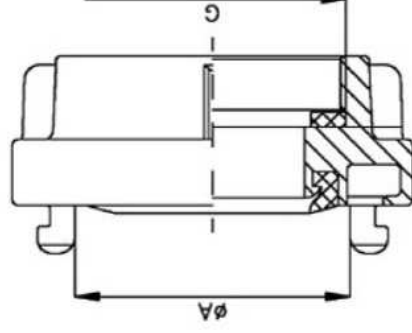

STORZ couplings

SIZE	MATERIALS	$\varnothing A$	G
DN 25 - D	LIGHT ALLOY/BRONZE	31	1"
DN 38	LIGHT ALLOY/BRONZE	51	2"
DN 52 - C	LIGHT ALLOY/BRONZE	66	2"
DN 52 - C	LIGHT ALLOY/BRONZE	66	2 1/8"
DN 65	LIGHT ALLOY/BRONZE	81	2 1/2"
DN 75 - B	LIGHT ALLOY/BRONZE	89	2 1/2"