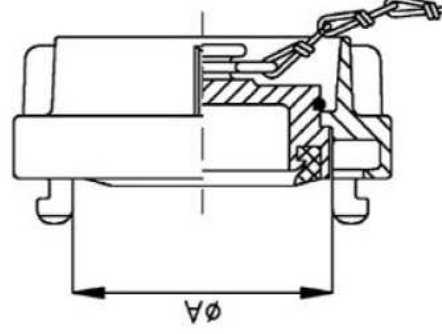

# STORZ couplings

SIZE	MATERIALS	$\phi$	$\phi A$	$L$
DN 25 - D	LIGHT ALLOY/BRONZE	31	25	50
DN 38	LIGHT ALLOY/BRONZE	51	38	50
DN 52 - C	LIGHT ALLOY/BRONZE	66	45	55
DN 52 - C	LIGHT ALLOY/BRONZE	66	52	60
DN 65	LIGHT ALLOY/BRONZE	81	65	60
DN 75 - B	LIGHT ALLOY/BRONZE	89	70	60
DN 75 - B	LIGHT ALLOY/BRONZE	89	75	60

# STORZ couplings

SIZE	MATERIALS	$\varnothing A$	G
DN 25 - D	LIGHT ALLOY/BRONZE	31	1"
DN 38	LIGHT ALLOY/BRONZE	51	2"
DN 52 - C	LIGHT ALLOY/BRONZE	66	2"
DN 52 - C	LIGHT ALLOY/BRONZE	66	2 1/8"
DN 65	LIGHT ALLOY/BRONZE	81	2 1/2"
DN 75 - B	LIGHT ALLOY/BRONZE	89	2 1/2"

SIZE	MATERIALS	$\varnothing A$
DN 25-D	LIGHT ALLOY/BRONZE	31
DN 38	LIGHT ALLOY/BRONZE	51
DN 52-C	LIGHT ALLOY/BRONZE	66
DN 65	LIGHT ALLOY/BRONZE	81
DN 75-B	LIGHT ALLOY/BRONZE	89

**VAMPA** s.r.l.

• Uffici: Piazza Raibetta 2, 16123 Genova - Italy  
 • Officina Porto: Via Moro Gianno, 16123 Genova - Italy